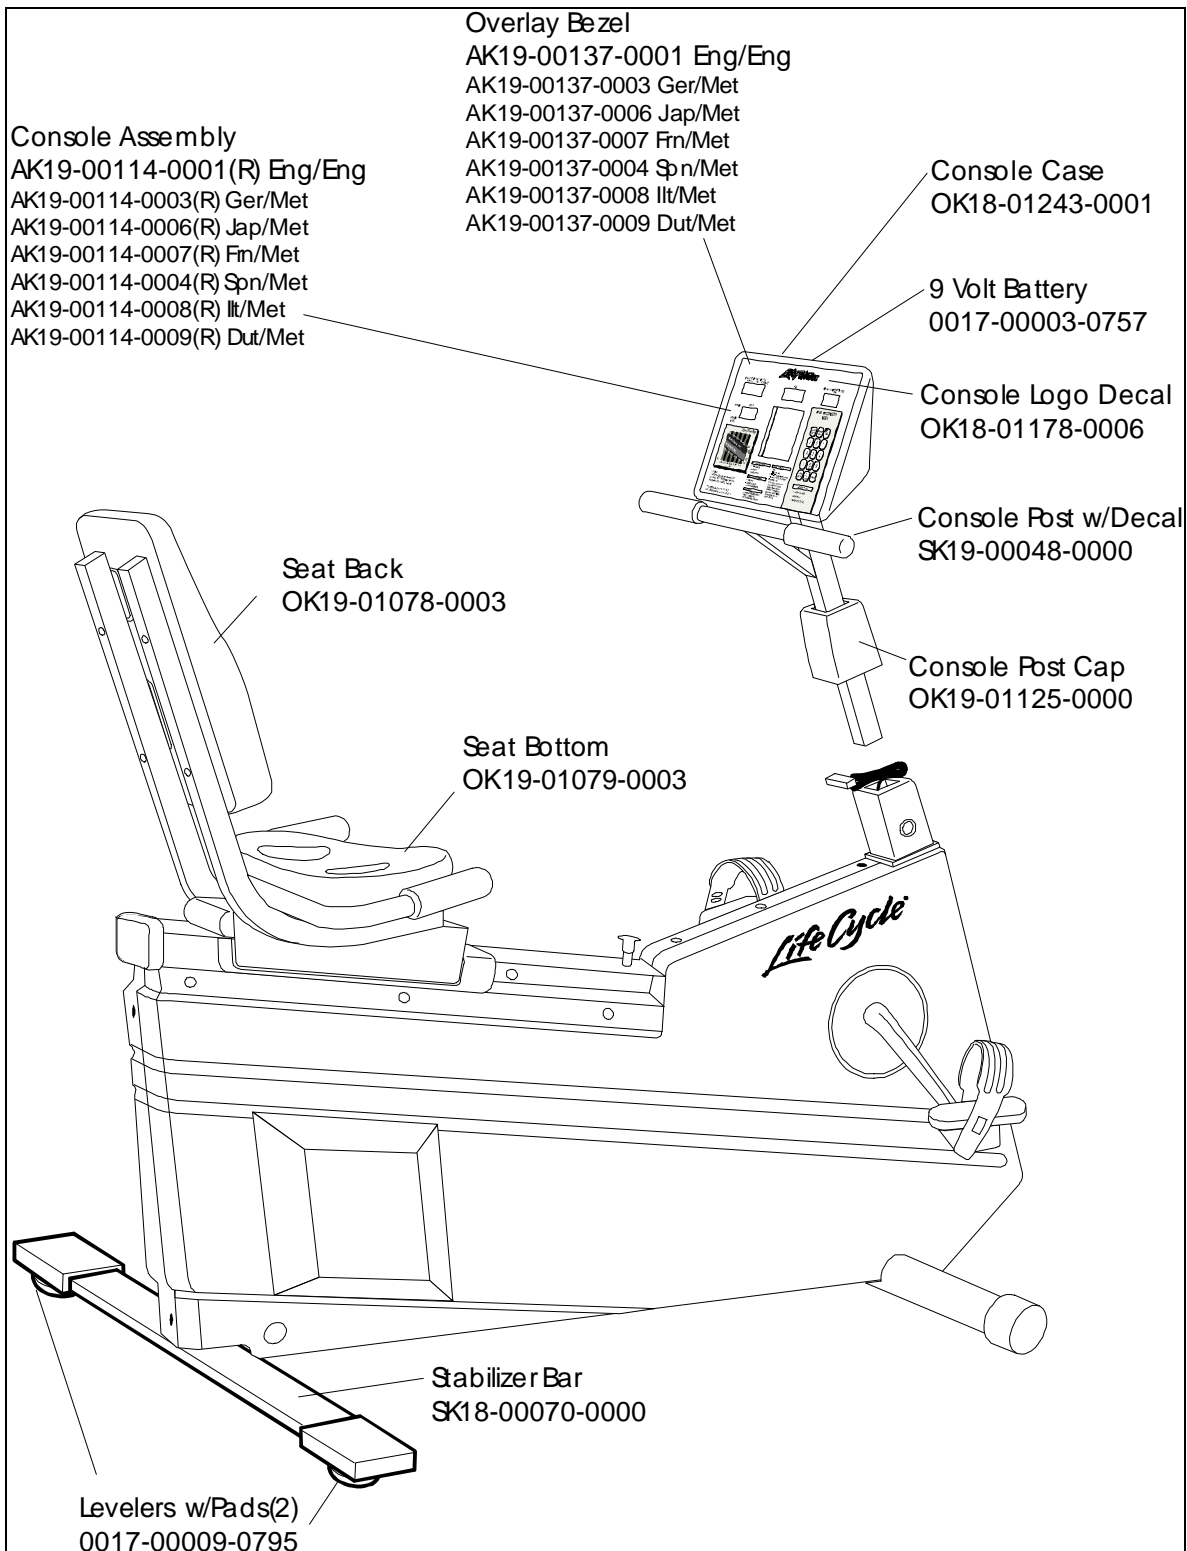

LC-9100R
EXERCISE BIKE

GK19-00015-XXXX
SN # 472000 and UP

LC-9100R
EXERCISE BIKE

GK19-00015-XXXX
SN # 472000 and UP

LC-9100R
EXERCISE BIKE

GK19-00015-XXXX
SN # 472000 and UP