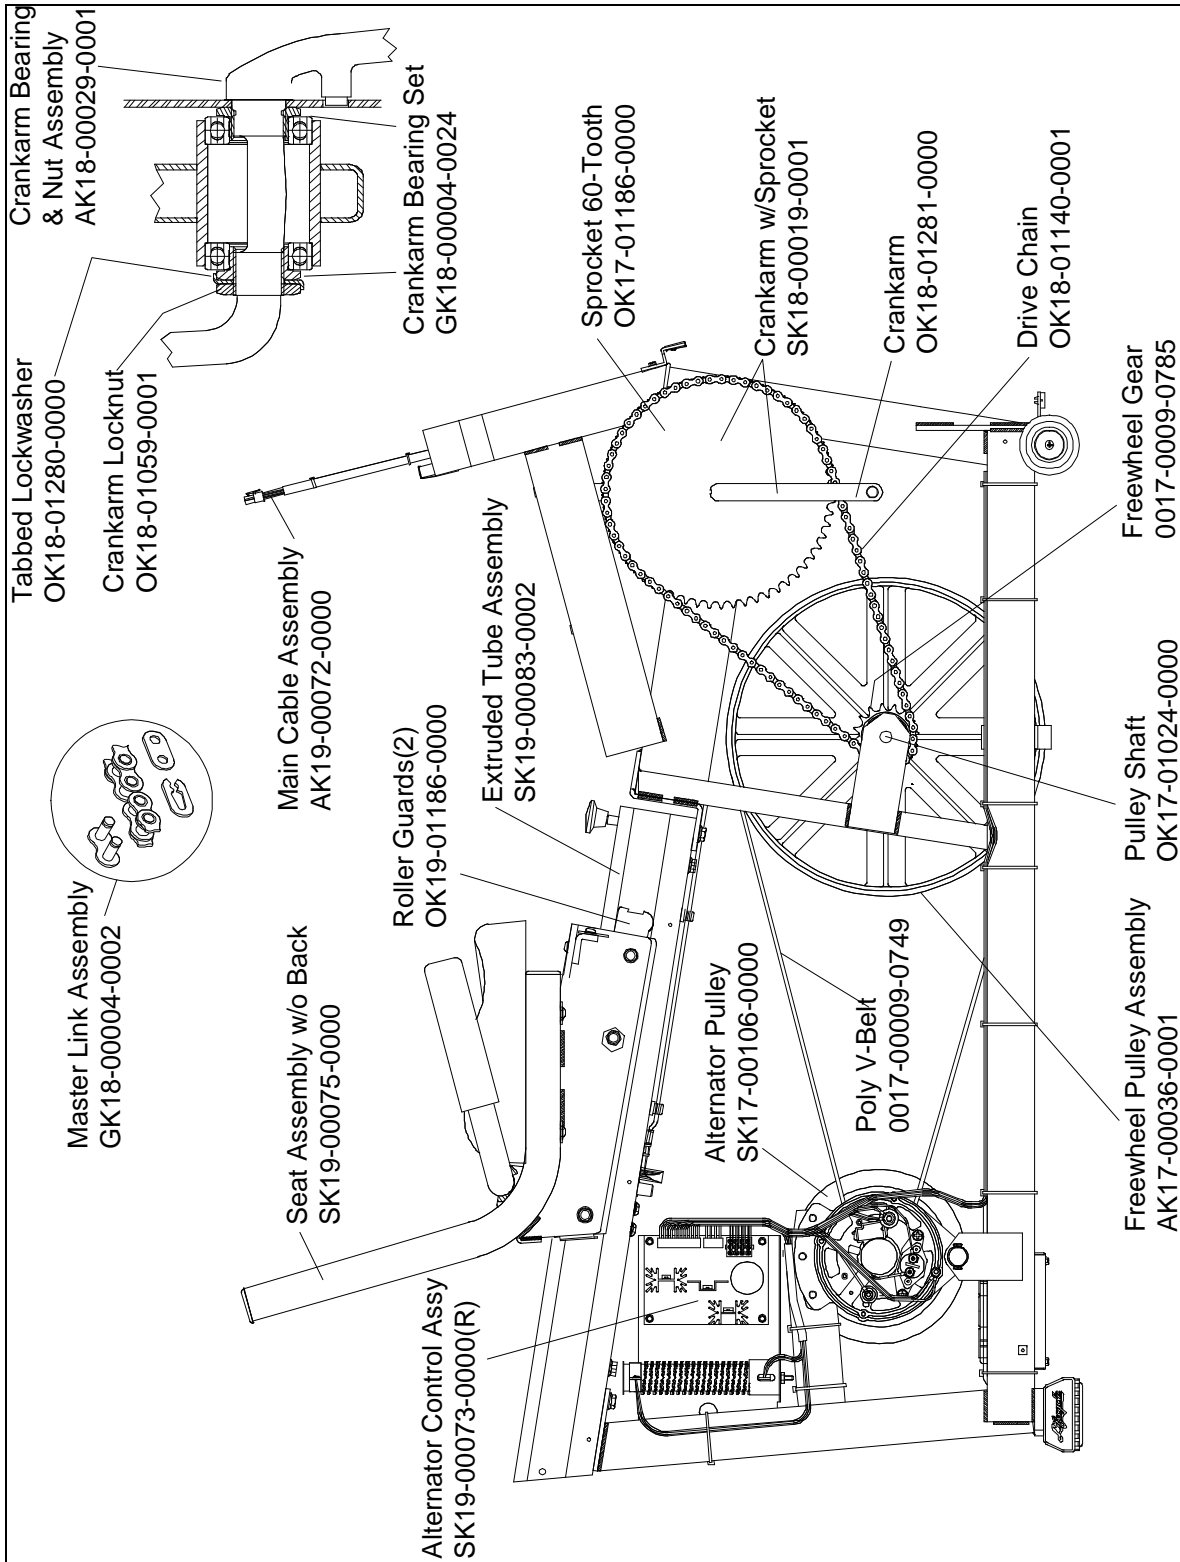

LC-9100R
EXERCISE BIKE

GK19-00015-XXXX
SN # 472000 and UP

LC-9100R
EXERCISE BIKE

GK19-00015-XXXX
SN # 472000 and UP

LC-9100R
EXERCISE BIKE

GK19-00015-XXXX
SN # 472000 and UP